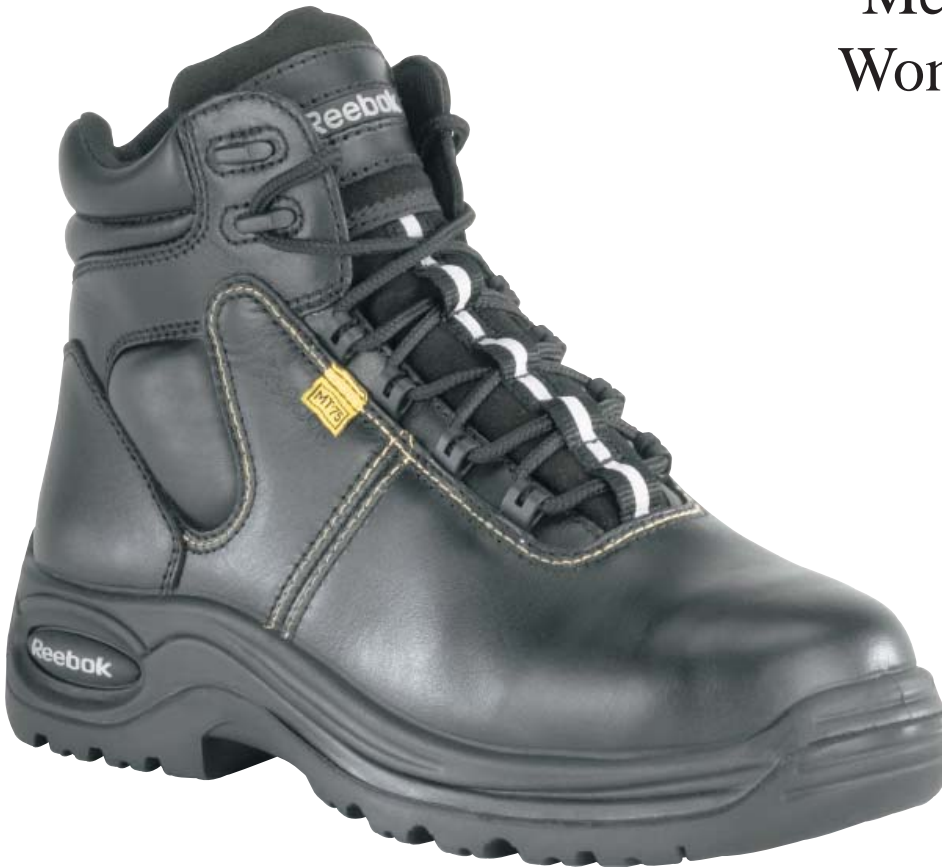

Men's RB6755 Women's RB655

<u>Toe</u>	<u>Upper</u>	<u>Color</u>	<u>Men's Size/Width</u>
Composite	Leather	Black	M 6-11, 12, 13 & 14 W 6-11, 12 & 13
			<u>Women's Size/Width</u>
			M 6-12 W 6-12

<u>Slip</u>	<u>Oil</u>	<u>Metal Chips</u>	<u>Heat</u>	<u>Abrasion</u>	<u>Chemicals</u>
Better	Best	Better	Better	Best	Best

Type	6" Internal Metatarsal Guard
Lining	Nylon Mesh
Insole	Removable EVA Cushion Insert with Sponge Rubber Heel Wedge
Outsole	Dual Density; Direct Attached Traction Rubber Bottom with 90 Degree Heel and PU Cushion Midsole; Aircom™ Heel Airbag
Special Features	100% Non-Metallic, Aircom™ Heel Airbag